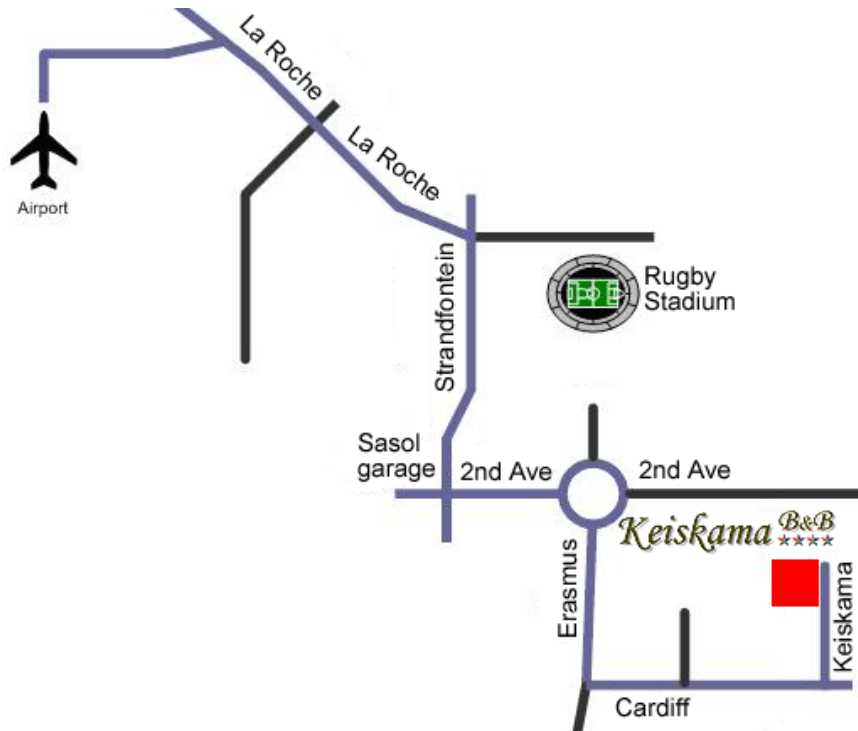

Keiskama B&B

Charmaine McCance ~ 12 Keiskama Street ~ Summerstrand ~ Port Elizabeth ~ Tel 084 585 1888 ~ info@keiskamabnb.co.za

Directions from Airport

At Port Elizabeth Airport exit, right into Alistair Miller Drive
 At robot, turn right into La Roche Drive
 Second robot, turn right into Strandfontein Drive
 Turn left at next robot into 2nd Avenue
 At traffic circle turn right into Erasmus
 Turn left at second street into Cardiff Street
 Make a left turn at second street into Keiskama Street
 We are at number 12

Directions from Marine Drive

From Marine Drive, turn into 5th Avenue Summerstrand
 Carry on for about 800m and turn right into Kuruman Kloof Street
 Turn left into Cardiff Street
 Take the first right into Keiskama Street
 We are at number 12