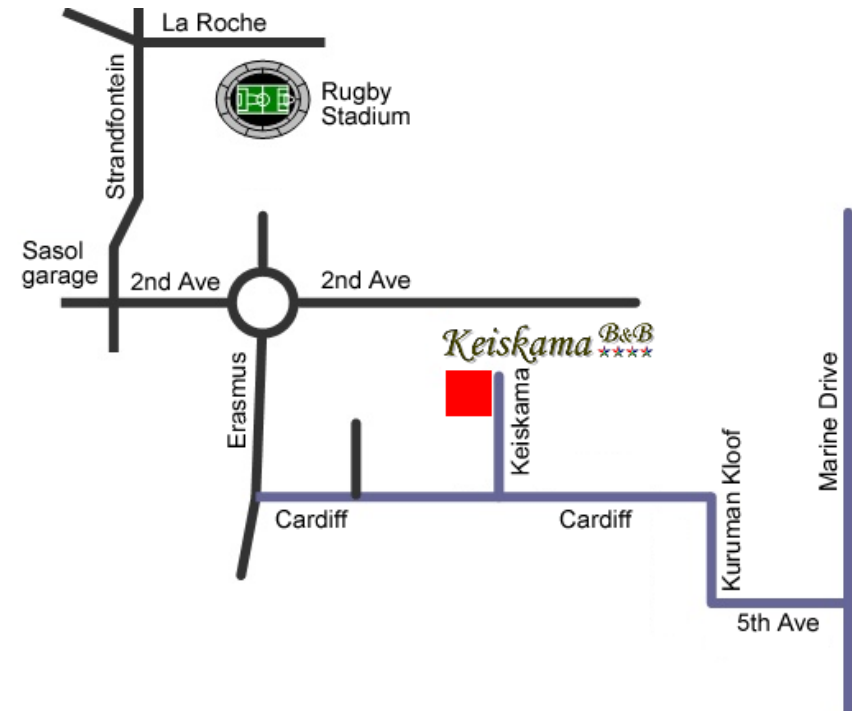

Keiskama B&B

Charmaine McCance ~ 12 Keiskama Street ~ Summerstrand ~ Port Elizabeth ~ Tel 084 585 1888 ~ info@keiskamabnb.co.za

Directions from Airport

At Port Elizabeth Airport exit, right into Alistair Miller Drive
 At robot, turn right into La Roche Drive
 Second robot, turn right into Strandfontein Drive
 Turn left at next robot into 2nd Avenue
 At traffic circle turn right into Erasmus
 Turn left at second street into Cardiff Street
 Make a left turn at second street into Keiskama Street
 We are at number 12

Directions from Marine Drive

From Marine Drive, turn into 5th Avenue Summerstrand
 Carry on for about 800m and turn right into Kuruman Kloof Street
 Turn left into Cardiff Street
 Take the first right into Keiskama Street
 We are at number 12